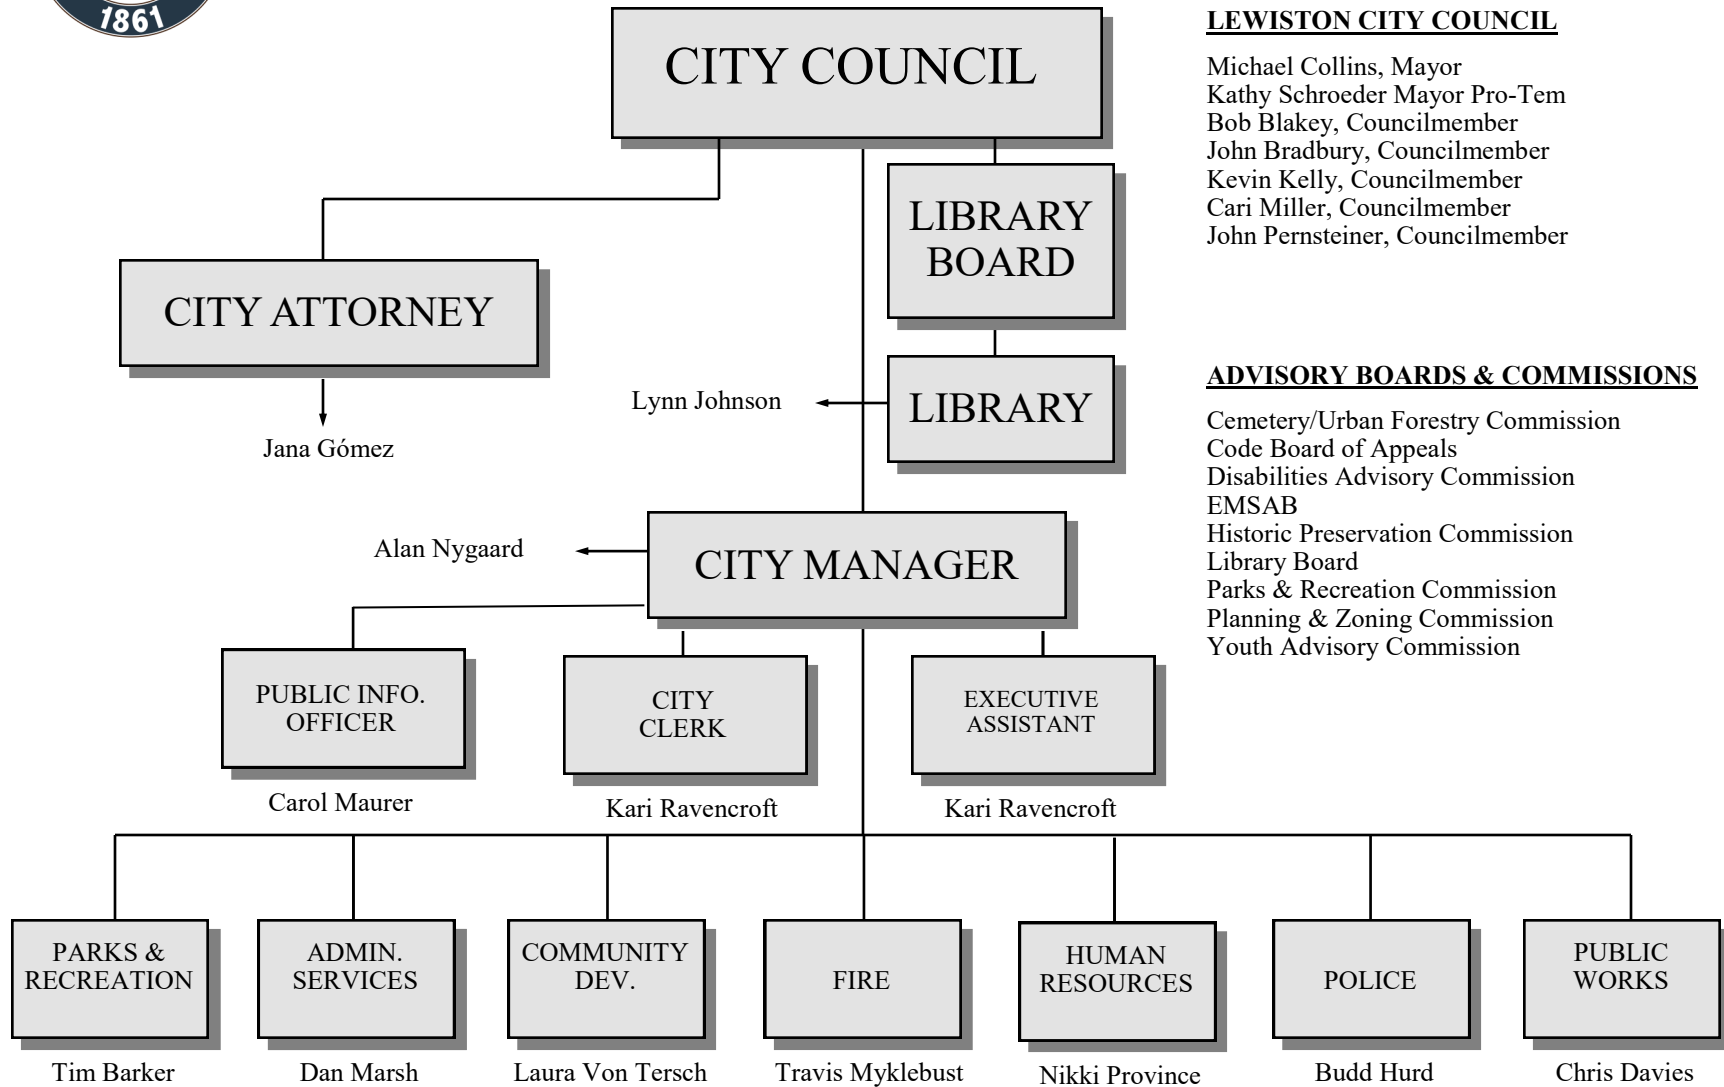

# CITY OF LEWISTON ORGANIZATIONAL CHART

## ADVISORY BOARDS & COMMISSIONS

Cemetery/Urban Forestry Commission  
 Code Board of Appeals  
 Disabilities Advisory Commission  
 EMSAB  
 Historic Preservation Commission  
 Library Board  
 Parks & Recreation Commission  
 Planning & Zoning Commission  
 Youth Advisory Commission